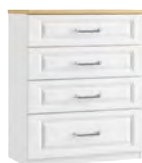

4 DRAWER CHEST (WITH 1 DEEP DRAWER)

H:96cm W:77cm D:45cm
Code ref: C04D