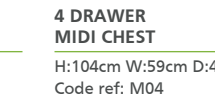

**4 DRAWER
CHEST**

H:104cm W:91cm D:45cm
Code ref: C04

**SINGLE
DRESSING TABLE**

H:81cm W:102cm D:45cm
Code ref: V03

**3 DRAWER
MIDI CHEST**

H:81cm W:59cm D:45cm
Code ref: M03

**4 DRAWER
MIDI CHEST**

H:104cm W:59cm D:45cm
Code ref: M04

**5 DRAWER
CHEST**

H:128cm W:91cm D:45cm
Code ref: C05

**4 + 2 DRAWER
CHEST**

H:128cm W:91cm D:45cm
Code ref: C42

**3 + 2 DRAWER
CHEST**

H:104cm W:91cm D:45cm
Code ref: C32

**4 DRAWER
TWIN CHEST**

H:58cm W:116cm D:45cm
Code ref: T04

**6 DRAWER
TWIN CHEST**

H:81cm W:116cm D:45cm
Code ref: T06

**SINGLE
XL ROBE**

H:223cm W:46cm D:56cm
Code ref: RX01

**DOUBLE
XL ROBE**

H:223cm W:90cm D:56cm
Code ref: RX02

**SINGLE
TALL ROBE**

H:195cm W:39cm D:56cm
Code ref: R01