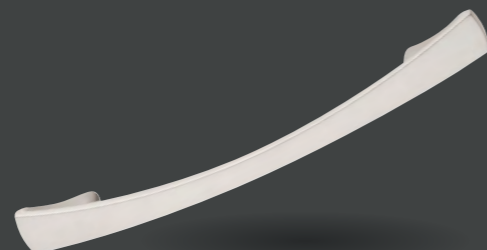

HANDLE DETAIL