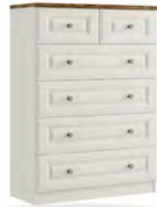

**SINGLE  
DRESSING TABLE**

H:81cm W:102cm D:45cm  
Code ref: V03

**DOUBLE  
DRESSING TABLE**

H:81cm W:127cm D:45cm  
Code ref: V06

**5 DRAWER  
CHEST**

H:128cm W:91cm D:45cm  
Code ref: C05

**4 + 2 DRAWER  
CHEST**

H:128cm W:91cm D:45cm  
Code ref: C42

**3 + 2 DRAWER  
CHEST**

H:104cm W:91cm D:45cm  
Code ref: C32

**4 DRAWER  
TWIN CHEST**

H:58cm W:116cm D:45cm  
Code ref: T04

**6 DRAWER  
TWIN CHEST**

H:81cm W:116cm D:45cm  
Code ref: T06