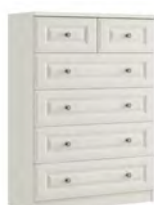

Code Ref:
A10

Code Ref:
A11

Code Ref:
A12

Code Ref:
A13

2 DRAWER BEDSIDE

H:58cm W:47cm D:45cm
Code ref: N02

3 DRAWER BEDSIDE

H:81cm W:47cm D:45cm
Code ref: N03

5 DRAWER NARROW CHEST

H:128cm W:47cm D:45cm
Code ref: N05

3 DRAWER CHEST

H:81cm W:91cm D:45cm
Code ref: C03

4 DRAWER CHEST

H:104cm W:91cm D:45cm
Code ref: C04

5 DRAWER CHEST

H:128cm W:91cm D:45cm
Code ref: C05

4 + 2 DRAWER CHEST

H:128cm W:91cm D:45cm
Code ref: C42

3 + 2 DRAWER CHEST

H:104cm W:91cm D:45cm
Code ref: C32

4 DRAWER TWIN CHEST

H:58cm W:116cm D:45cm
Code ref: T04

6 DRAWER TWIN CHEST

H:81cm W:116cm D:45cm
Code ref: T06

SINGLE DRESSING TABLE

H:81cm W:102cm D:45cm
Code ref: V03

DOUBLE DRESSING TABLE

H:81cm W:127cm D:45cm
Code ref: V06

SINGLE XL ROBE

H:223cm W:46cm D:56cm
Code ref: RX01

DOUBLE XL ROBE

H:223cm W:90cm D:56cm
Code ref: RX02