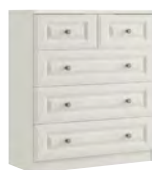

Code Ref:
A10

Code Ref:
A11

Code Ref:
A12

Code Ref:
A13

2 DRAWER BEDSIDE

H:58cm W:47cm D:45cm
Code ref: N02

3 DRAWER BEDSIDE

H:81cm W:47cm D:45cm
Code ref: N03

5 DRAWER NARROW CHEST

H:128cm W:47cm D:45cm
Code ref: N05

3 DRAWER CHEST

H:81cm W:91cm D:45cm
Code ref: C03

4 DRAWER CHEST

H:104cm W:91cm D:45cm
Code ref: C04

5 DRAWER CHEST

H:128cm W:91cm D:45cm
Code ref: C05

4 + 2 DRAWER CHEST

H:128cm W:91cm D:45cm
Code ref: C42

3 + 2 DRAWER CHEST

H:104cm W:91cm D:45cm
Code ref: C32

4 DRAWER TWIN CHEST

H:58cm W:116cm D:45cm
Code ref: T04

6 DRAWER TWIN CHEST

H:81cm W:116cm D:45cm
Code ref: T06

SINGLE DRESSING TABLE

H:81cm W:102cm D:45cm
Code ref: V03

DOUBLE DRESSING TABLE

H:81cm W:127cm D:45cm
Code ref: V06

SINGLE XL ROBE

H:223cm W:46cm D:56cm
Code ref: RX01

DOUBLE XL ROBE

H:223cm W:90cm D:56cm
Code ref: RX02