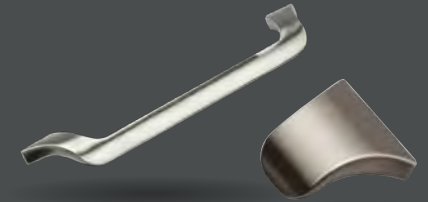

## FINISH OPTIONS

White

Driftwood

## TOP DETAIL

Hickory Oak

Driftwood

## HANDLE DETAIL

 <p><b>2 DRAWER BEDSIDE</b> H:47cm W:40cm D:45cm Code ref: N02</p>	 <p><b>3 DRAWER BEDSIDE</b> H:66cm W:40cm D:45cm Code ref: N03</p>	 <p><b>5 DRAWER NARROW CHEST</b> H:104cm W:40cm D:45cm Code ref: N05</p>	 <p><b>3 DRAWER CHEST</b> H:66cm W:77cm D:45cm Code ref: C03</p>	 <p><b>4 DRAWER CHEST</b> H:85cm W:77cm D:45cm Code ref: C04</p>
 <p><b>5 DRAWER CHEST</b> H:104cm W:77cm D:45cm Code ref: C05</p>	 <p><b>4 DRAWER CHEST (WITH 1 DEEP DRAWER)</b> H:96cm W:77cm D:45cm Code ref: C04D</p>	 <p><b>4 + 2 DRAWER CHEST</b> H:104cm W:77cm D:45cm Code ref: C42</p>	 <p><b>3 DRAWER MIDI CHEST</b> H:66cm W:59cm D:45cm Code ref: M03</p>	 <p><b>4 DRAWER MIDI CHEST</b> H:85cm W:59cm D:45cm Code ref: M04</p>
 <p><b>6 DRAWER TWIN CHEST</b> H:77cm W:115cm D:45cm Code ref: T06</p>	 <p><b>3 + 2 DRAWER CHEST</b> H:85cm W:77cm D:45cm Code ref: C32</p>	 <p><b>8 DRAWER TWIN CHEST</b> H:96cm W:115cm D:45cm Code ref: T08</p>		