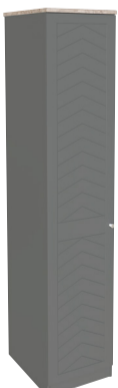

# Caleri

**2 Drawer Bedside**  
H:57.5cm W:47cm D:44.5cm  
Code ref: NX02CL

**3 Drawer Bedside**  
H:81cm W:47cm D:44.5cm  
Code ref: NX03CL

**5 Drawer Narrow Chest**  
H:127.5cm W:47cm D:44.5cm  
Code ref: NX05CL

**3 Drawer Midi Chest**  
H:81cm W:59cm D:44.5cm  
Code ref: MX03CL

**4 Drawer Chest**  
H:104cm W:91cm D:44.5cm  
Code ref: CX04CL

**5 Drawer Chest**  
H:127.5cm W:91cm D:44.5cm  
Code ref: CX05CL

**3+2 Drawer Chest**  
H:104cm W:91cm D:44.5cm  
Code ref: CX32CL

**4+2 Drawer Chest**  
H:147.5cm W:91cm D:44.5cm  
Code ref: CX42CL

**4 Drawer Twin Chest**  
H:57.5cm W:115cm D:44.5cm  
Code ref: TX04CL

**Single Dressing Table**  
H:81cm W:115cm D:44.5cm  
Code ref: VX03CL

**Single Tall Robe**  
H:195.5cm W:38cm D:52.5cm  
Code ref: R01CL

**Single XL Robe**  
H:223.5cm W:45.5cm D:56cm  
Code ref: RX01CL

**Double Tall Robe**  
H:195.5cm W:76.5cm D:52.5cm  
Code ref: R02CL

**Double XL Robe**  
H:223.5cm W:90cm D:56cm  
Code ref: RX02CL