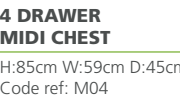

4 DRAWER MIDI CHEST

H:85cm W:59cm D:45cm
Code ref: M04