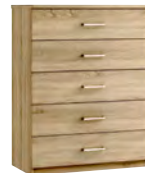

MAYSONS
WE DESIGN DREAMS

Bardolino oak

Moderna

The **Modena** Collection

Available in a range of finishes. Finish illustrated below - Bardolino Oak.

FINISH OPTIONS

HANDLE DETAIL

MAYSONS
WE DESIGN DREAMS

**3 DRAWER
BEDSIDE**
H:66cm W:40cm D:45cm
Code ref: N03

**5 DRAWER
NARROW CHEST**
H:104cm W:40cm D:45cm
Code ref: N05

**3 DRAWER
CHEST**
H:66cm W:77cm D:45cm
Code ref: C03

**4 DRAWER
CHEST**
H:85cm W:77cm D:45cm
Code ref: C04

**5 DRAWER
CHEST**
H:104cm W:77cm D:45cm
Code ref: C05

**2 DRAWER
BEDSIDE**
H:47cm W:40cm D:45cm
Code ref: N02

**3 DRAWER
MIDI CHEST**
H:66cm W:59cm D:45cm
Code ref: M03

**4 DRAWER
MIDI CHEST**
H:85cm W:59cm D:45cm
Code ref: M04