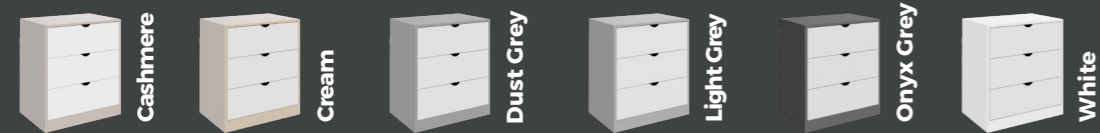

5 DRAWER TWIN CHEST
H:103cm W:77cm D:40.5cm
Code ref: C05HA

The Halo Collection

Available in a range finishes. Finish illustrated - Cream.

Front

Frame

HANDLE DETAIL

Halo

SINGLE ROBE
H:184cm W:39cm D:52.5cm
Code ref: S01HA

DOUBLE ROBE
H:184cm W:76cm D:52.5cm
Code ref: S02HA

Maysons Halo collection offers a wide range of different wardrobe configurations featuring mirror and shelf options. Please see our configuration board in-store for more information.