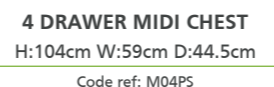

### HANDLE OPTIONS

Code Ref:  
A10

Code Ref:  
A11

Code Ref:  
A12

Code Ref:  
A13

Positano

**2 DRAWER  
BEDSIDE CABINET**  
H:57.5cm W:47cm D:44.5cm  
Code ref: N02PS

**3 DRAWER  
BEDSIDE CABINET**  
H:81cm W:47cm D:44.5cm  
Code ref: N03PS

**5 DRAWER  
NARROW CHEST**  
H:127.5cm W:47cm D:44.5cm  
Code ref: N05PS

**3 DRAWER CHEST**  
H:81cm W:91cm D:44.5cm  
Code ref: C03PS

**4 DRAWER CHEST**  
H:104cm W:91cm D:44.5cm  
Code ref: C04PS

**5 DRAWER CHEST**  
H:127.5cm W:91cm D:44.5cm  
Code ref: C05PS

**4+2 DRAWER CHEST**  
H:127.5cm W:91cm D:44.5cm  
Code ref: C42PS

**3+2 DRAWER CHEST**  
H:104cm W:91cm D:44.5cm  
Code ref: C32PS

**4 DRAWER MIDI CHEST**  
H:104cm W:59cm D:44.5cm  
Code ref: M04PS

**4 DRAWER TWIN CHEST**  
H:81cm W:116cm D:44.5cm  
Code ref: T04PS

**6 DRAWER TWIN CHEST**  
H:104cm W:116cm D:44.5cm  
Code ref: T06PS

**SINGLE DRESSING TABLE**  
H:81cm W:102cm D:44.5cm  
Code ref: V03PS

**SINGLE XL ROBE**  
H:223.5cm W:45.5cm D:56cm  
Code ref: RX01PS