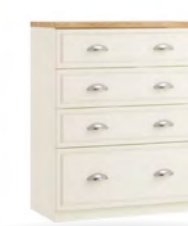

Natural Nebraska Oak

Vittoria

**2 DRAWER
BEDSIDE CABINET**
H:47cm W:40cm D:44.5cm
Code ref: N02VI

**3 DRAWER
BEDSIDE CABINET**
H:65.5cm W:40cm D:44.5cm
Code ref: N03VI

**5 DRAWER
NARROW CHEST**
H:103.5cm W:40cm D:44.5cm
Code ref: N05VI

3 DRAWER CHEST
H:65.5cm W:77cm D:44.5cm
Code ref: C03VI

3 DRAWER MIDI CHEST
H:65.5cm W:59cm D:44.5cm
Code ref: M03VI

4 DRAWER CHEST
H:84.5cm W:77cm D:44.5cm
Code ref: C04VI

5 DRAWER CHEST
H:103.5cm W:77cm D:44.5cm
Code ref: C05VI

**4 DRAWER CHEST
(WITH ONE DEEP DRAWER)**
H:95cm W:77cm D:44.5cm
Code ref: C04DVI

4+2 DRAWER CHEST
H:103.5cm W:77cm D:44.5cm
Code ref: C42VI

4 DRAWER MIDI CHEST
H:84.5cm W:59cm D:44.5cm
Code ref: M04VI

3+2 DRAWER CHEST
H:84.5cm W:77cm D:44.5cm
Code ref: C32VI