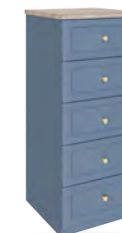

Code Ref: A10

Code Ref: A11

Code Ref: A12

Code Ref: A13

Marsala

2 DRAWER
BEDSIDE CABINET

H:57.5cm W:47cm D:44.5cm

Code ref: N02MR

3 DRAWER
BEDSIDE CABINET

H:81cm W:47cm D:44.5cm

Code ref: N03MR

5 DRAWER
NARROW CHEST

H:127.5cm W:47cm D:44.5cm

Code ref: N05MR

3 DRAWER CHEST

H:81cm W:91cm D:44.5cm

Code ref: C03MR

4 DRAWER CHEST

H:104cm W:91cm D:44.5cm

Code ref: C04MR

5 DRAWER CHEST

H:127.5cm W:91cm D:44.5cm

Code ref: C05MRA

4+2 DRAWER CHEST

H:127.5cm W:91cm D:44.5cm

Code ref: C02MR

3+2 DRAWER CHEST

H:104cm W:91cm D:44.5cm

Code ref: C03MR

4 DRAWER MIDI CHEST

H:104cm W:59cm D:44.5cm

Code ref: M04MR