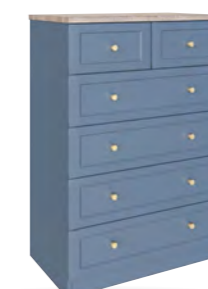

Code ref: C03MR

4 DRAWER CHEST

H:104cm W:91cm D:44.5cm

Code ref: C04MR

5 DRAWER CHEST

H:127.5cm W:91cm D:44.5cm

Code ref: C05MRA

4+2 DRAWER CHEST

H:127.5cm W:91cm D:44.5cm

Code ref: C02MR

3+2 DRAWER CHEST

H:104cm W:91cm D:44.5cm

Code ref: C03MR

4 DRAWER MIDI CHEST

H:104cm W:59cm D:44.5cm

Code ref: M04MR