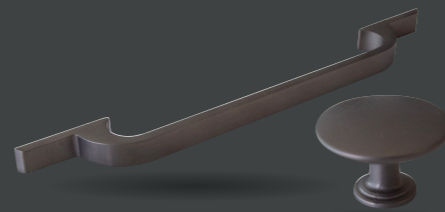

### FINISH OPTIONS

White

Cream

Light Grey

### HANDLE DETAIL