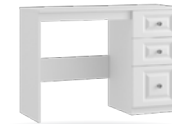

**SINGLE
DRESSING TABLE**

H:77cm W:102cm D:45cm
Code ref: V03