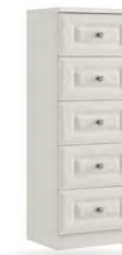

MAYSONS
WE DESIGN DREAMS

The Naples Collection

Available in a two finishes. Finish illustrated - White.

FINISH OPTIONS

White

Light Grey

HANDLE OPTIONS

Code Ref:
A10

Code Ref:
A11

Code Ref:
A12

Code Ref:
A13

Naples

**2 DRAWER
BEDSIDE CABINET**
H:56.5cm W:47cm D:44.5cm
Code ref: N02NA

**3 DRAWER
BEDSIDE CABINET**
H:80cm W:47cm D:44.5cm
Code ref: N03NA

**5 DRAWER
NARROW CHEST**
H:126.5cm W:47cm D:44.5cm
Code ref: N05NA

3 DRAWER CHEST
H:80cm W:91cm D:44.5cm
Code ref: C03NA

3 DRAWER MIDI CHEST
H:80cm W:59cm D:44.5cm
Code ref: M03NA

4 DRAWER CHEST
H:103cm W:91cm D:44.5cm
Code ref: C04NA

5 DRAWER CHEST
H:126.5cm W:91cm D:44.5cm
Code ref: C05NA

4+2 DRAWER CHEST
H:126.5cm W:791cm D:44.5cm
Code ref: C42NA

3+2 DRAWER CHEST
H:103cm W:91cm D:44.5cm
Code ref: C32NA

4 DRAWER MIDI CHEST
H:103cm W:59cm D:44.5cm
Code ref: M04NA

4 DRAWER TWIN CHEST
H:80cm W:116cm D:44.5cm
Code ref: T04NA