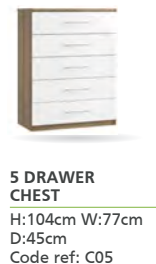

Maysons Catania collection offers a wide range of different wardrobe configurations featuring mirror and shelf options. Please see our configuration board in-store for more information.

Examples below of 2 popular configurations.

Catania