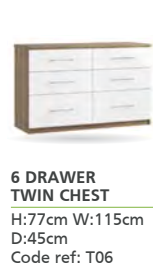

Maysons Catania collection offers a wide range of different wardrobe configurations featuring mirror and shelf options. Please see our configuration board in-store for more information.

Examples below of 2 popular configurations.

Catania