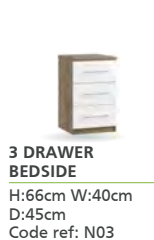

Maysons Catania collection offers a wide range of different wardrobe configurations featuring mirror and shelf options. Please see our configuration board in-store for more information.

Examples below of 2 popular configurations.

Catania