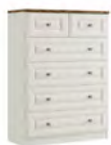

**4+2 DRAWER
CHEST**

H:128cm W:91cm
D:45cm
Code ref: C42