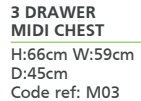

3 DRAWER
MIDI CHEST

H:66cm W:59cm
D:45cm
Code ref: M03