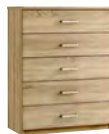

**5 DRAWER
CHEST**

H:104cm W:77cm
D:45cm
Code ref: C05

**2 DRAWER
BEDSIDE**

H:47cm W:40cm
D:45cm
Code ref: N02

**3 DRAWER
MIDI CHEST**

H:66cm W:59cm
D:45cm
Code ref: M03

**4 DRAWER
MIDI CHEST**

H:85cm W:59cm
D:45cm
Code ref: M04