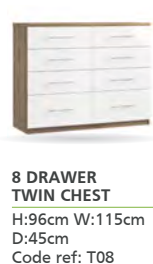

Maysons Catania collection offers a wide range of different wardrobe configurations featuring mirror and shelf options. Please see our configuration board in-store for more information.

Examples below of 2 popular configurations.

Catania