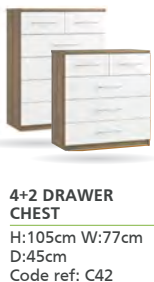

Maysons Catania collection offers a wide range of different wardrobe configurations featuring mirror and shelf options. Please see our configuration board in-store for more information.

Examples below of 2 popular configurations.

Catania