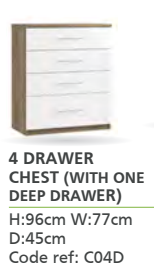

Maysons Catania collection offers a wide range of different wardrobe configurations featuring mirror and shelf options. Please see our configuration board in-store for more information.

Examples below of 2 popular configurations.

Catania