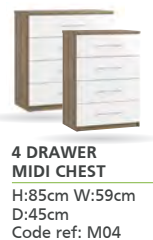

Maysons Catania collection offers a wide range of different wardrobe configurations featuring mirror and shelf options. Please see our configuration board in-store for more information.

Examples below of 2 popular configurations.

Catania