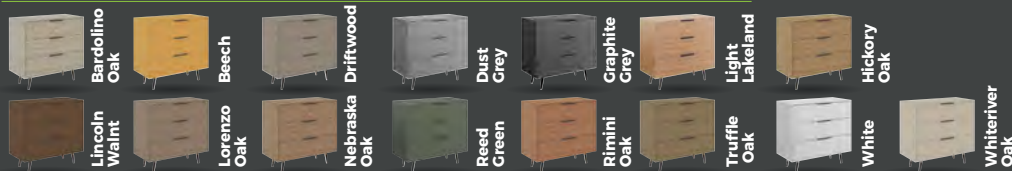

COLOUR OPTIONS