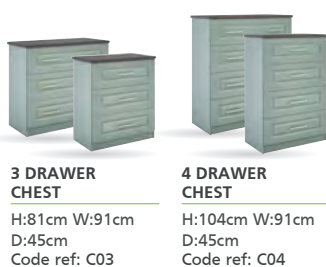

Grey
Nebraska Oak

**3 DRAWER
CHEST**

H:81cm W:91cm
D:45cm
Code ref: C03

**4 DRAWER
CHEST**

H:104cm W:91cm
D:45cm
Code ref: C04

**3 DRAWER
MIDI CHEST**

H:81cm W:59cm
D:45cm
Code ref: M03

**4 DRAWER
MIDI CHEST**

H:104cm W:59cm
D:45cm
Code ref: M04