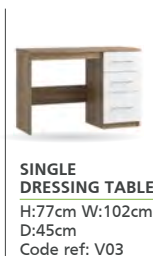

Maysons Catania collection offers a wide range of different wardrobe configurations featuring mirror and shelf options. Please see our configuration board in-store for more information.

Examples below of 2 popular configurations.

Catania