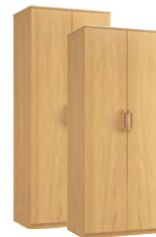

SINGLE ROBE

H:184cm W:39cm
D:56cm
Code ref: S01

DOUBLE TALL ROBE

H:195cm W:76cm
D:56cm
Code ref: R02